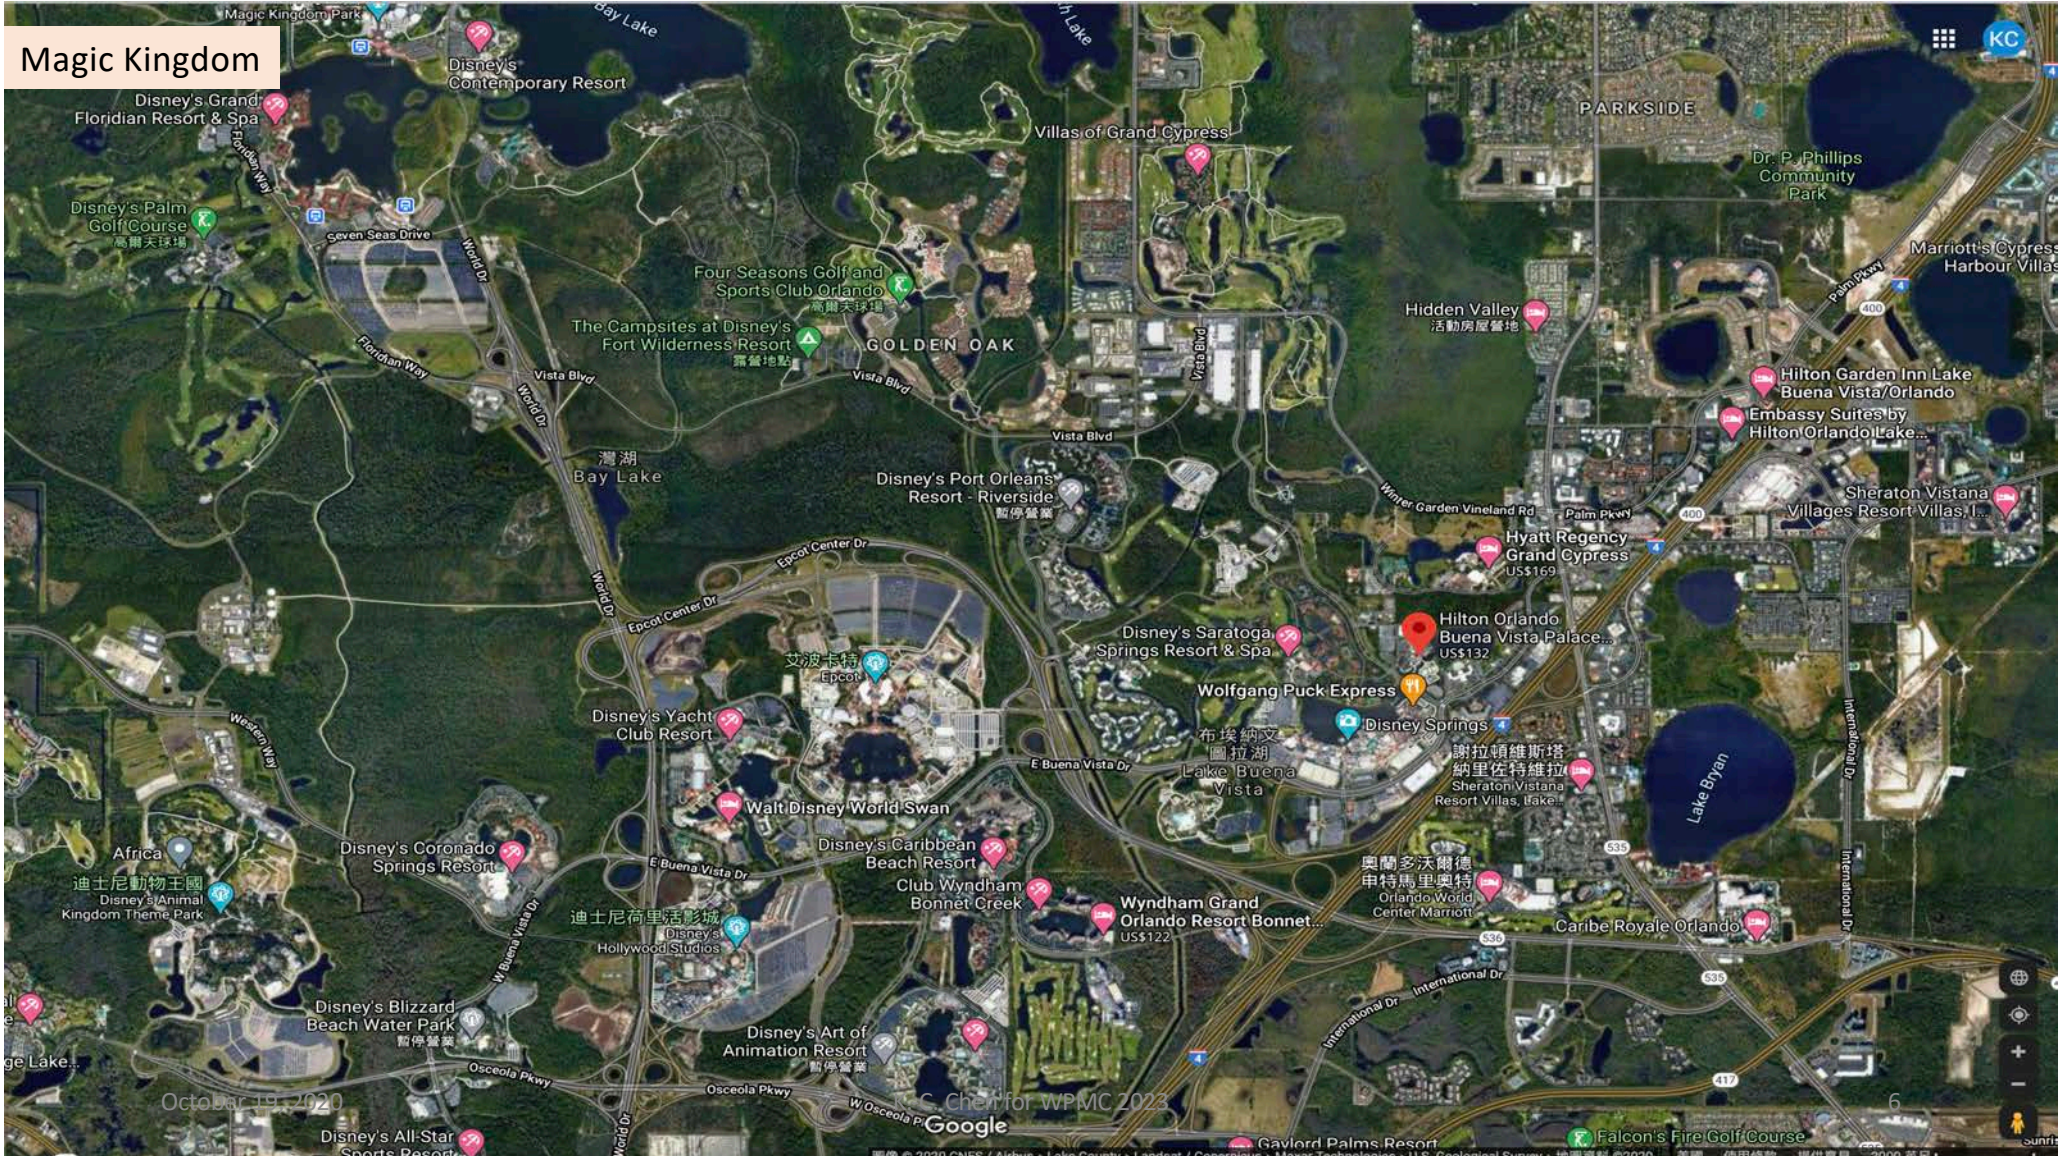

Magic Kingdom